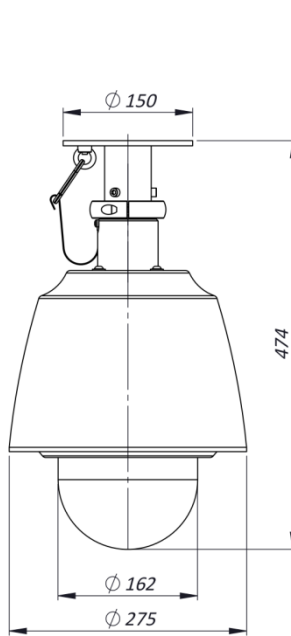

MODELS

SAD229WTV1/24	Dome Camera station with wall mounting bracket. 24 V~
SAD229CTV1/24	Dome Camera station with ceiling mounting bracket. 24 V~
SAD229JTV1/24	Dome Camera station with wall mounting bracket and integrated junction box. 24 V~
SAD229JTV1/230	Dome Camera station with wall mounting bracket and integrated junction box. 230 V~

STAINLESS STEEL DOME CAMERA STATION

DIMENSIONS

SIDE VIEW (WALL)

SIDE VIEW (CEILING)

SIDE VIEW (JUNCTION BOX)

MOUNTING PATTERN (WALL)

MOUNTING PATTERN (CEILING)

MOUNTING PATTERN (JUNCTION BOX)