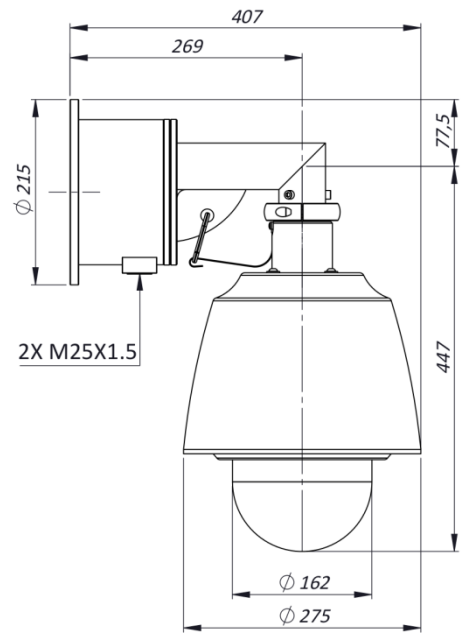

MODELS

SAD229WTV1/24	Dome Camera station with wall mounting bracket. 24 V~
SAD229CTV1/24	Dome Camera station with ceiling mounting bracket. 24 V~
SAD229JTV1/24	Dome Camera station with wall mounting bracket and integrated junction box. 24 V~
SAD229JTV1/230	Dome Camera station with wall mounting bracket and integrated junction box. 230 V~

STAINLESS STEEL DOME CAMERA STATION

DIMENSIONS

SIDE VIEW (WALL)

SIDE VIEW (CEILING)

SIDE VIEW (JUNCTION BOX)

MOUNTING PATTERN (WALL)

MOUNTING PATTERN (CEILING)

MOUNTING PATTERN (JUNCTION BOX)