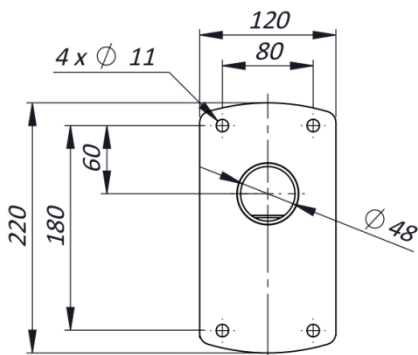

STAINLESS STEEL DOME CAMERA STATION

DIMENSIONS

SIDE VIEW (WALL)

SIDE VIEW (CEILING)

SIDE VIEW (JUNCTION BOX)

MOUNTING PATTERN (WALL)

MOUNTING PATTERN (CEILING)

MOUNTING PATTERN (JUNCTION BOX)