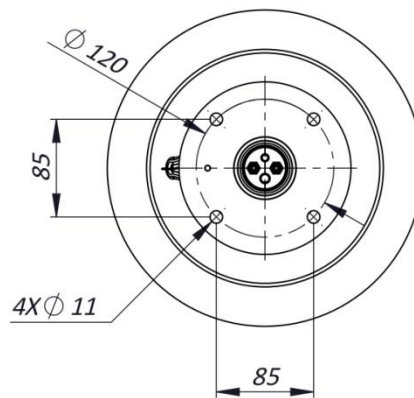

STAINLESS STEEL DOME CAMERA STATION

DIMENSIONS

SIDE VIEW (WALL)

SIDE VIEW (CEILING)

SIDE VIEW (JUNCTION BOX)

MOUNTING PATTERN (WALL)

MOUNTING PATTERN (CEILING)

MOUNTING PATTERN (JUNCTION BOX)