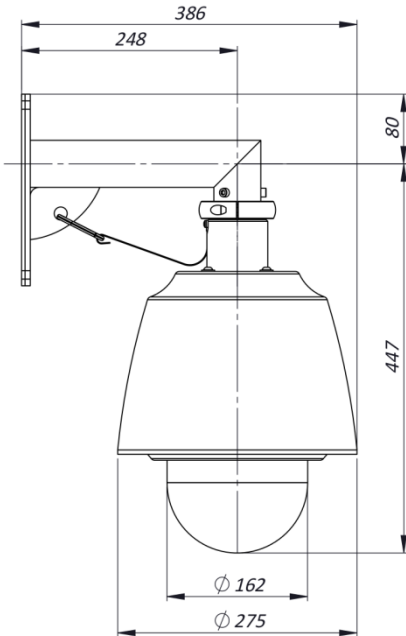

MODELS

SAD229WTV1/24	Dome Camera station with wall mounting bracket. 24 V~
SAD229CTV1/24	Dome Camera station with ceiling mounting bracket. 24 V~
SAD229JTV1/24	Dome Camera station with wall mounting bracket and integrated junction box. 24 V~
SAD229JTV1/230	Dome Camera station with wall mounting bracket and integrated junction box. 230 V~

STAINLESS STEEL DOME CAMERA STATION

DIMENSIONS

SIDE VIEW (WALL)

SIDE VIEW (CEILING)

SIDE VIEW (JUNCTION BOX)

MOUNTING PATTERN (WALL)

MOUNTING PATTERN (CEILING)

MOUNTING PATTERN (JUNCTION BOX)